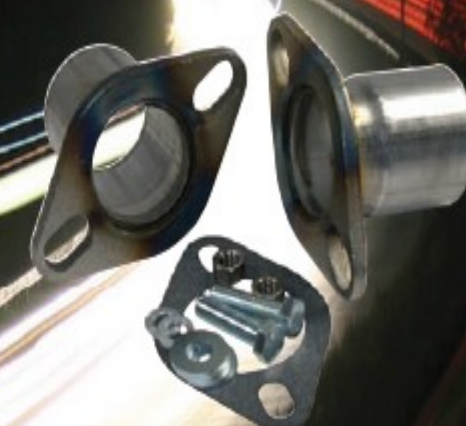

Repair Solutions to Exhaust Problems

Mini Flex Pipes

Part #	Diameter	OAL
FX8050	1 3/4" ID	6"
FX8051	2" ID	6"
FX8052	2 1/4" ID	6"
FX8053	2 1/2" ID	6"
FX8054	3" ID	6"
FX8055	2" ID	3 1/4"
FX8056	2" ID	3 1/4"

Also available: FX1750EX 1 3/4" ID x 10" long
 FX2000EX 2" ID x 10" long
 FX2250EX 2 1/4" ID x 10" long
 FX2500EX 2 1/2" ID x 10" long
 FX3000EX 3" ID x 10" long

Connector Kits

Part # Expanded (Ø = inside diam.)	Pipe Ø
FX8014EX	1 3/4"
FX8015EX	2"
FX8016EX	2 1/4"
FX8017EX	2 1/2"